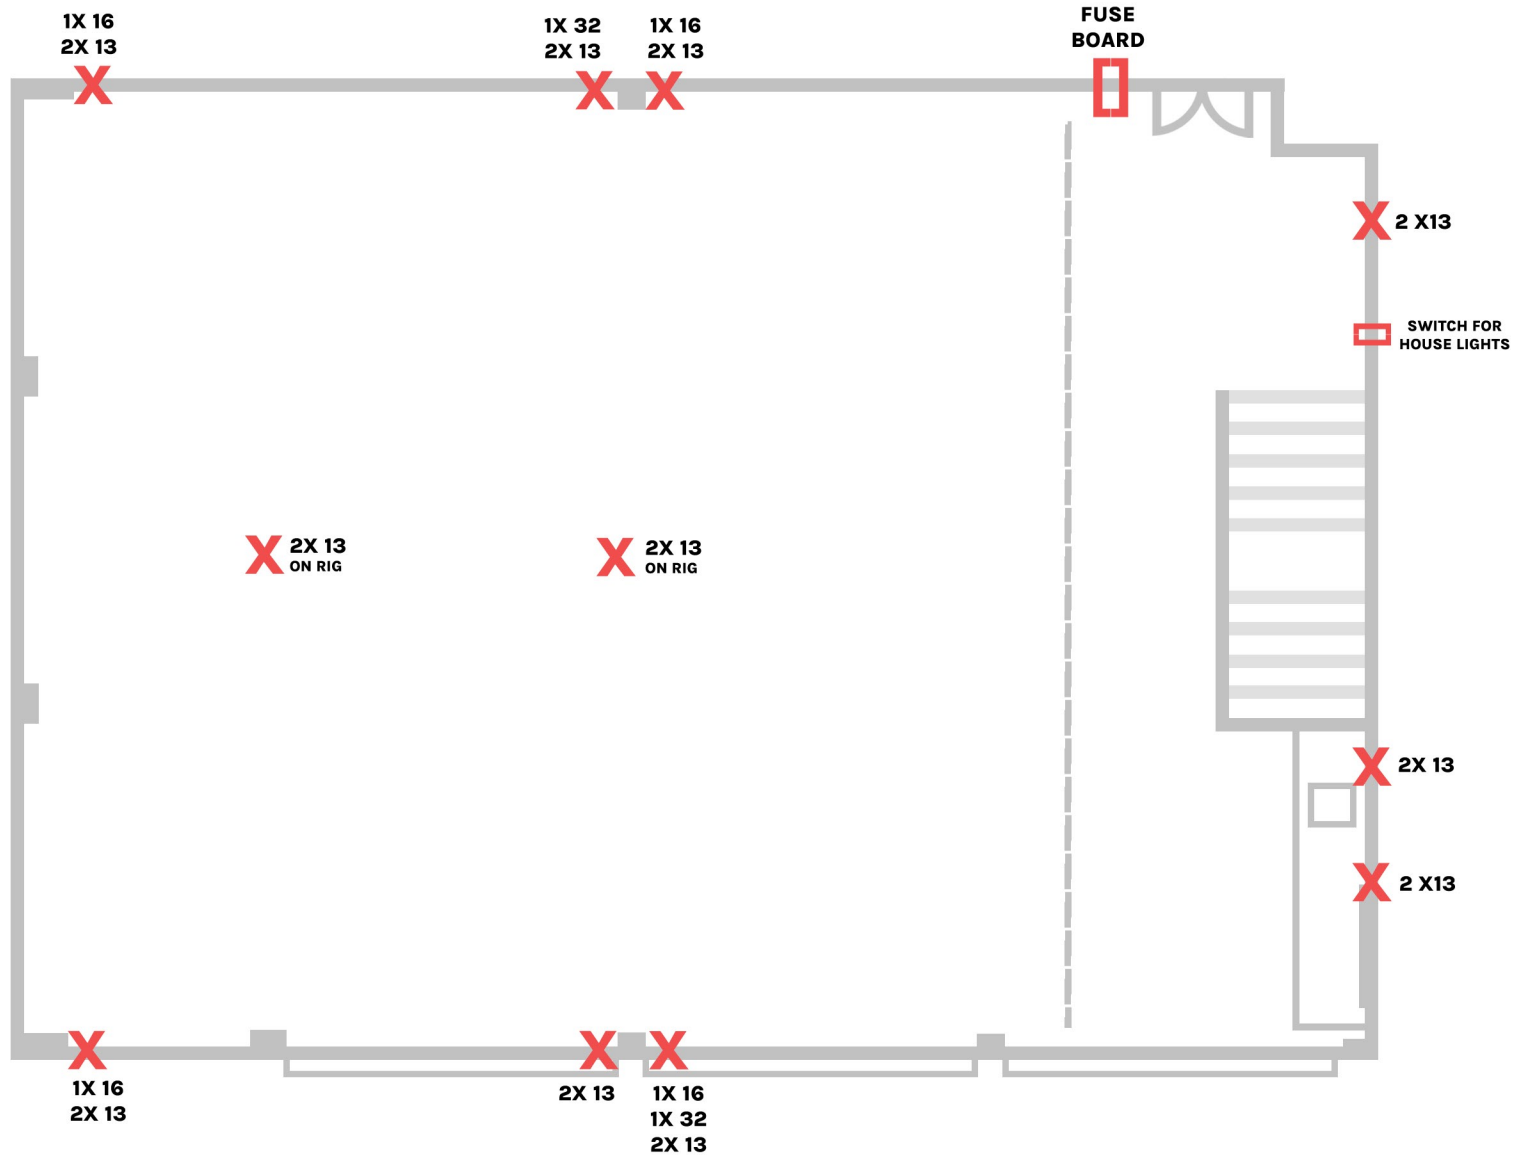

KLATCH STUDIO / STUDIO 2: BLACK BOX

FIRST FLOOR. 1.800SQFT / 167.8M²

NOT TO SCALE. ALL MEASUREMENTS ARE APPROXIMATE - PLEASE ASK US IF YOU HAVE SPECIFIC REQUIREMENTS.

KLATCH STUDIO / STUDIO 2: BLACK BOX

FIRST FLOOR. 1.800SQFT / 167.8M²

NOT TO SCALE. ALL MEASUREMENTS ARE APPROXIMATE - PLEASE ASK US IF YOU HAVE SPECIFIC REQUIREMENTS.

KLATCH STUDIO / STUDIO 2: BLACK BOX
FIRST FLOOR. 1.800SQFT / 167.8M²

POWER OUTLETS

NOT TO SCALE. ALL MEASUREMENTS ARE APPROXIMATE - PLEASE ASK US IF YOU HAVE SPECIFIC REQUIREMENTS.

KLATCH STUDIO / STUDIO 2: BLACK BOX
FIRST FLOOR. 1.800SQFT / 167.8M²

NOT TO SCALE. ALL MEASUREMENTS ARE APPROXIMATE - PLEASE ASK US IF YOU HAVE SPECIFIC REQUIREMENTS.

FLOORPLAN PAGE 4
SCAFFOLD GRID

RIG HEIGHT:
APPROX 2.75M

SCAFFOLDING
DIAMETER: 48.3MM

WEIGHT:

PLEASE CHECK WITH US
 BEFOREHAND IF YOU
 PLAN TO USE VERY HEAVY
 LOADS OF EQUIPMENT

PLEASE NOTE:

YOU MUST SUPPLY
 YOUR OWN GRIP, CLAMPS,
 HOOKS ETC. TO HANG
 YOUR LIGHTING