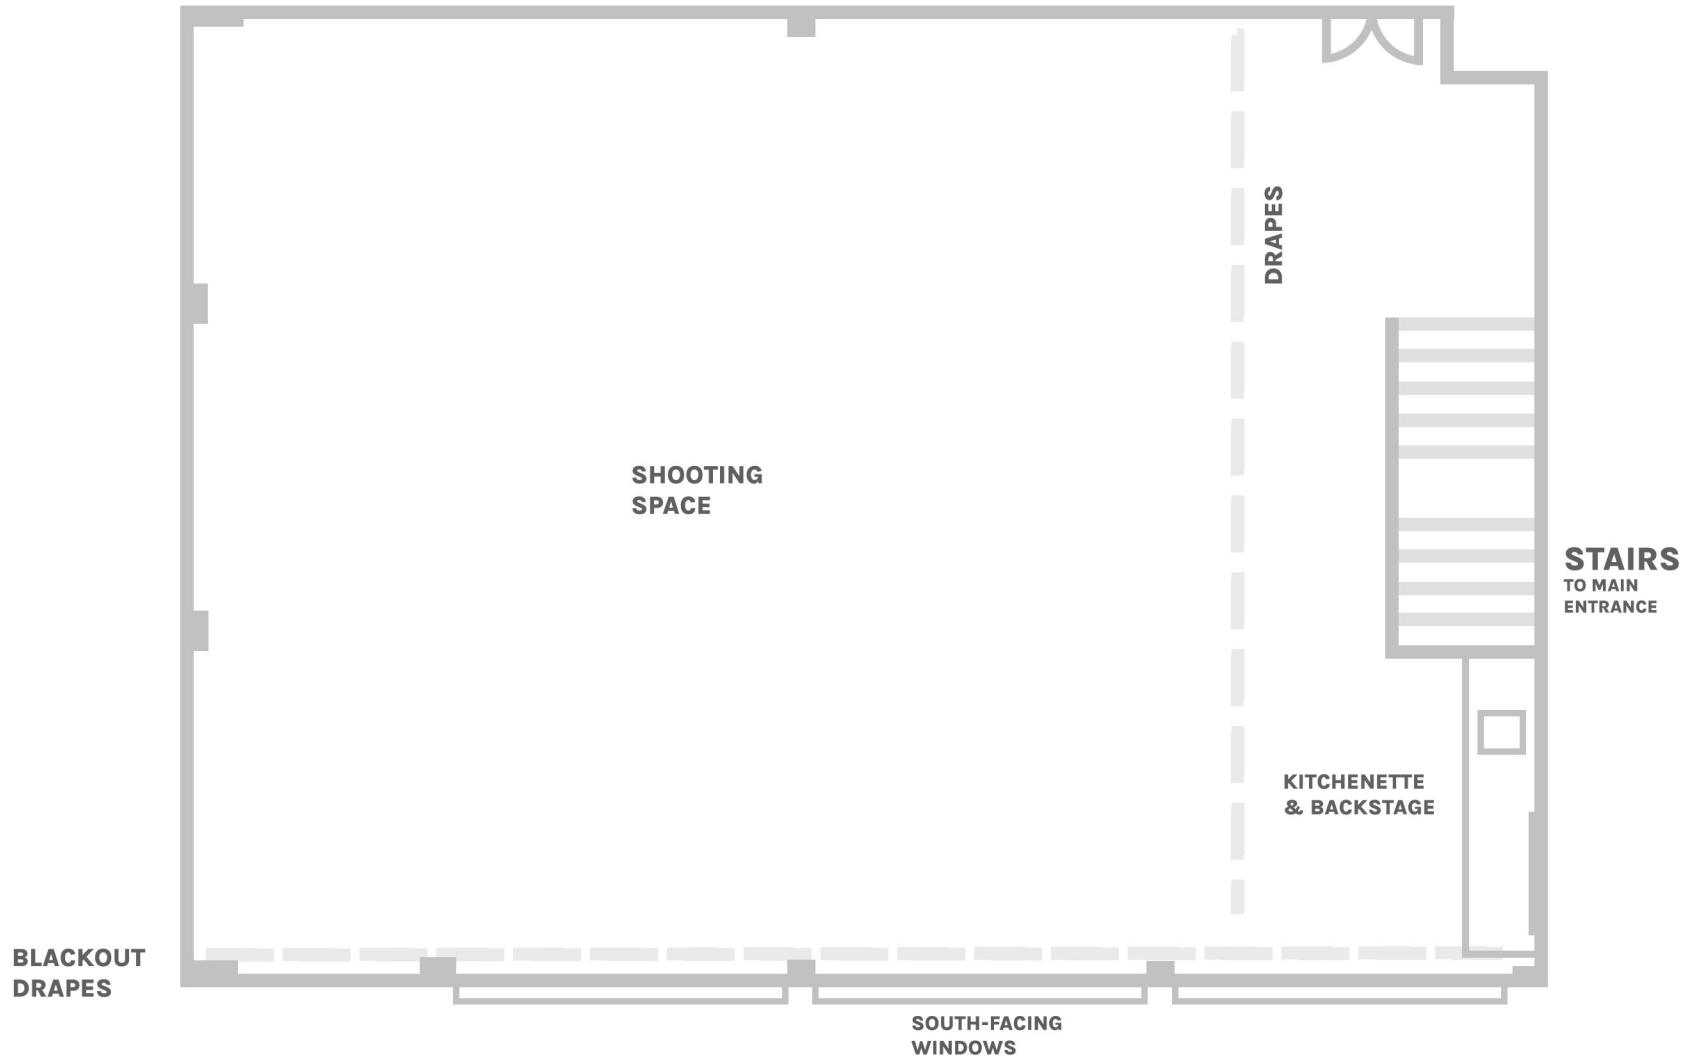

KLATCH STUDIO / STUDIO 2: BLACK BOX

FIRST FLOOR. 1.800SQFT / 167.8M²

NOT TO SCALE. ALL MEASUREMENTS ARE APPROXIMATE - PLEASE ASK US IF YOU HAVE SPECIFIC REQUIREMENTS.

KLATCH STUDIO / STUDIO 2: BLACK BOX

FIRST FLOOR. 1.800SQFT / 167.8M²

NOT TO SCALE. ALL MEASUREMENTS ARE APPROXIMATE - PLEASE ASK US IF YOU HAVE SPECIFIC REQUIREMENTS.

KLATCH STUDIO / STUDIO 2: BLACK BOX
FIRST FLOOR. 1.800SQFT / 167.8M²

POWER OUTLETS

NOT TO SCALE. ALL MEASUREMENTS ARE APPROXIMATE - PLEASE ASK US IF YOU HAVE SPECIFIC REQUIREMENTS.

KLATCH STUDIO / STUDIO 2: BLACK BOX
FIRST FLOOR. 1.800SQFT / 167.8M²

NOT TO SCALE. ALL MEASUREMENTS ARE APPROXIMATE - PLEASE ASK US IF YOU HAVE SPECIFIC REQUIREMENTS.

FLOORPLAN PAGE 4
SCAFFOLD GRID

RIG HEIGHT:
APPROX 2.75M

ENTRANCE / LOBBY
(GROUND FLOOR)