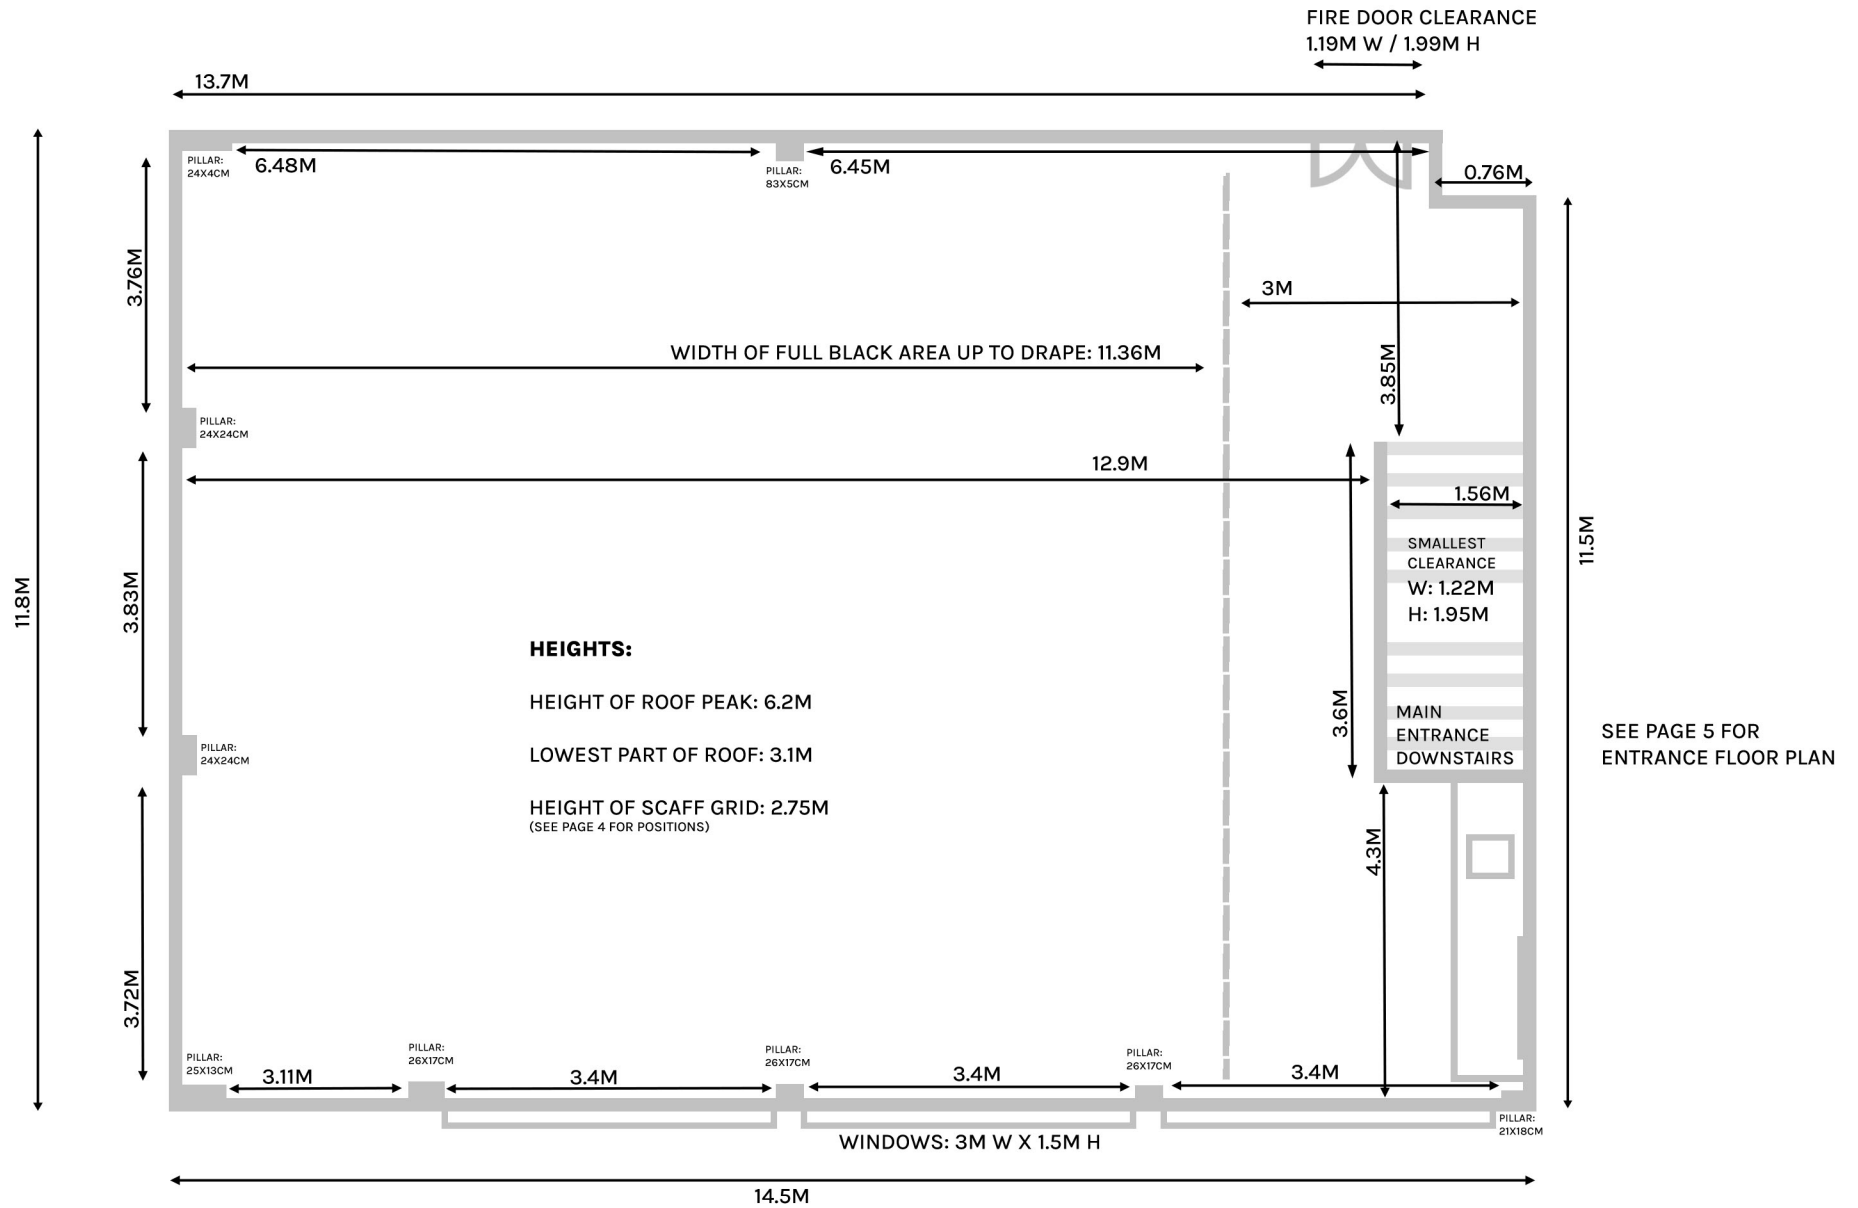

KLATCH STUDIO / STUDIO 2: BLACK BOX

FIRST FLOOR. 1.800SQFT / 167.8M²

NOT TO SCALE. ALL MEASUREMENTS ARE APPROXIMATE - PLEASE ASK US IF YOU HAVE SPECIFIC REQUIREMENTS.

KLATCH STUDIO / STUDIO 2: BLACK BOX

FIRST FLOOR. 1.800SQFT / 167.8M²

NOT TO SCALE. ALL MEASUREMENTS ARE APPROXIMATE - PLEASE ASK US IF YOU HAVE SPECIFIC REQUIREMENTS.

KLATCH STUDIO / STUDIO 2: BLACK BOX
FIRST FLOOR. 1.800SQFT / 167.8M²

POWER OUTLETS

NOT TO SCALE. ALL MEASUREMENTS ARE APPROXIMATE - PLEASE ASK US IF YOU HAVE SPECIFIC REQUIREMENTS.

KLATCH STUDIO / STUDIO 2: BLACK BOX
FIRST FLOOR. 1.800SQFT / 167.8M²

NOT TO SCALE. ALL MEASUREMENTS ARE APPROXIMATE - PLEASE ASK US IF YOU HAVE SPECIFIC REQUIREMENTS.

FLOORPLAN PAGE 4
SCAFFOLD GRID

RIG HEIGHT:
APPROX 2.75M

ENTRANCE / LOBBY
(GROUND FLOOR)