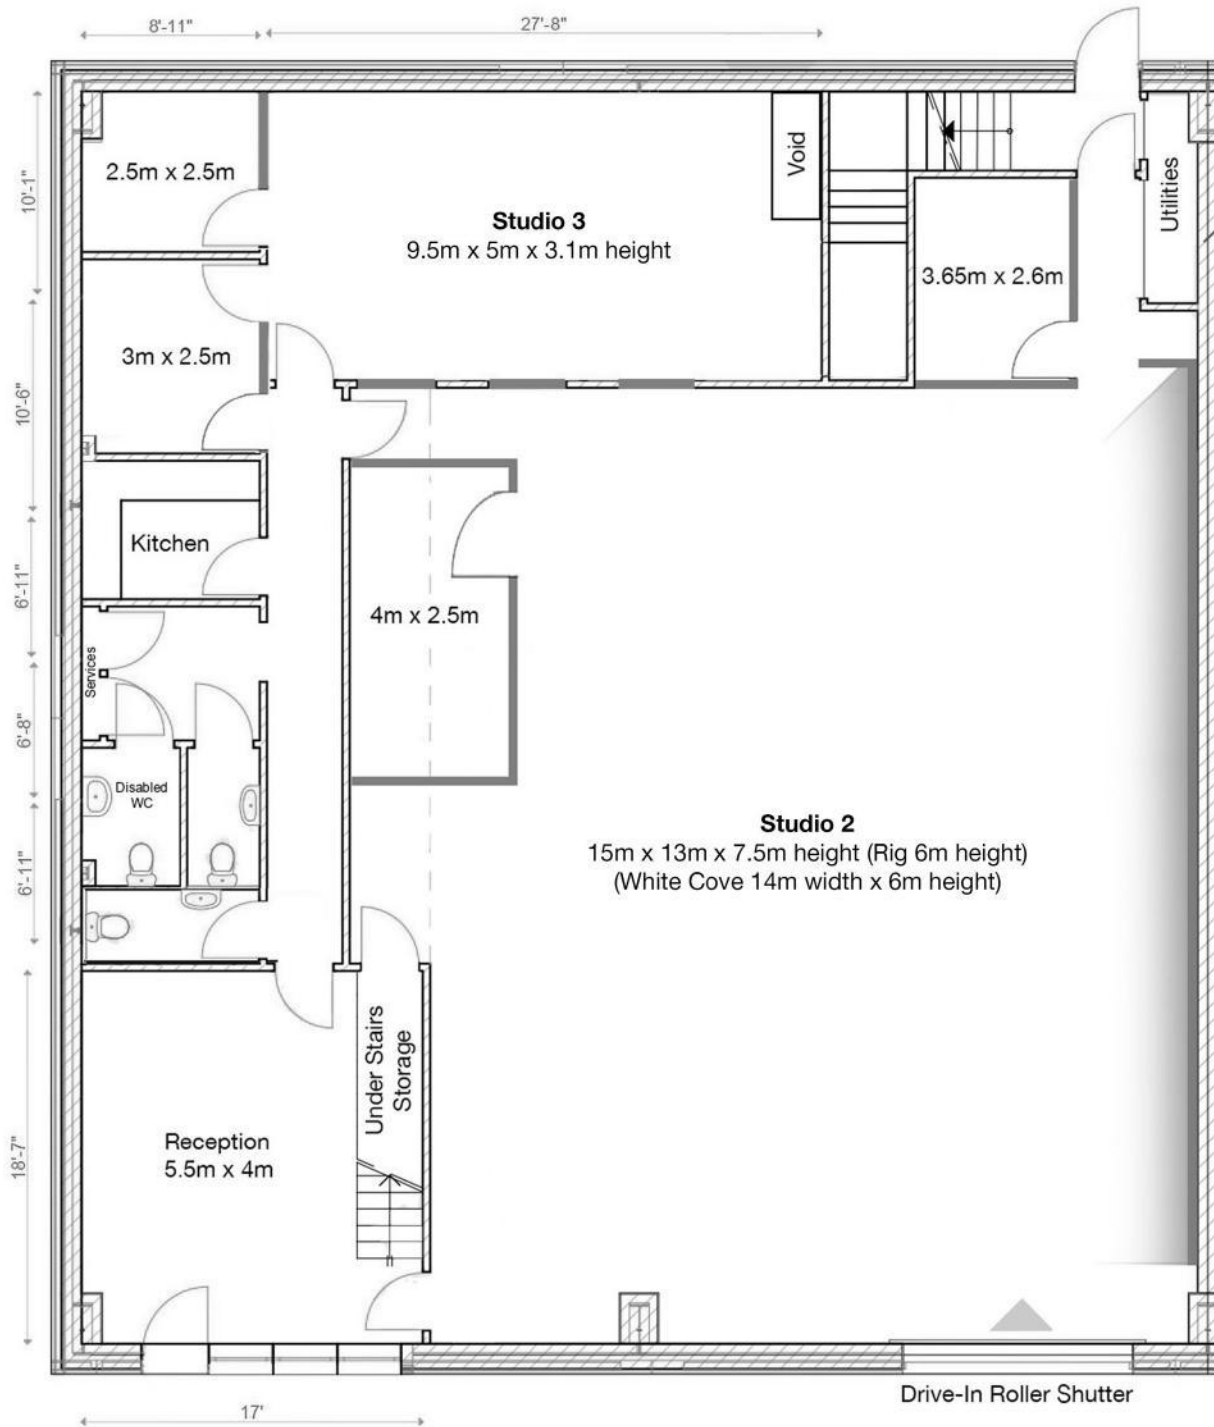

# Studio 2 & 3 Royal Arsenal

5,500 Sq Ft Self-Contained  
Modern Building with UniQ's  
Offices and Studios on 1st  
Floor and 2 Versatile Studios /  
Event Spaces on Ground Floor  
Available for Hire

**Film/Photo Shoot Studios  
and Events Venue**

# Studio 2-3 Floorplan

studiohire@uniqstudios.co.uk  
0207 987 8444  
07984 395 067

**Studio 2 Royal Arsenal**  
2,000 Sq Ft Air-Conditioned  
Drive-In White Cove Studio and  
Event Space With Rig at 6m.  
Optional Styling Room or  
Office with Shared Kitchen and  
Reception Access Inclusive