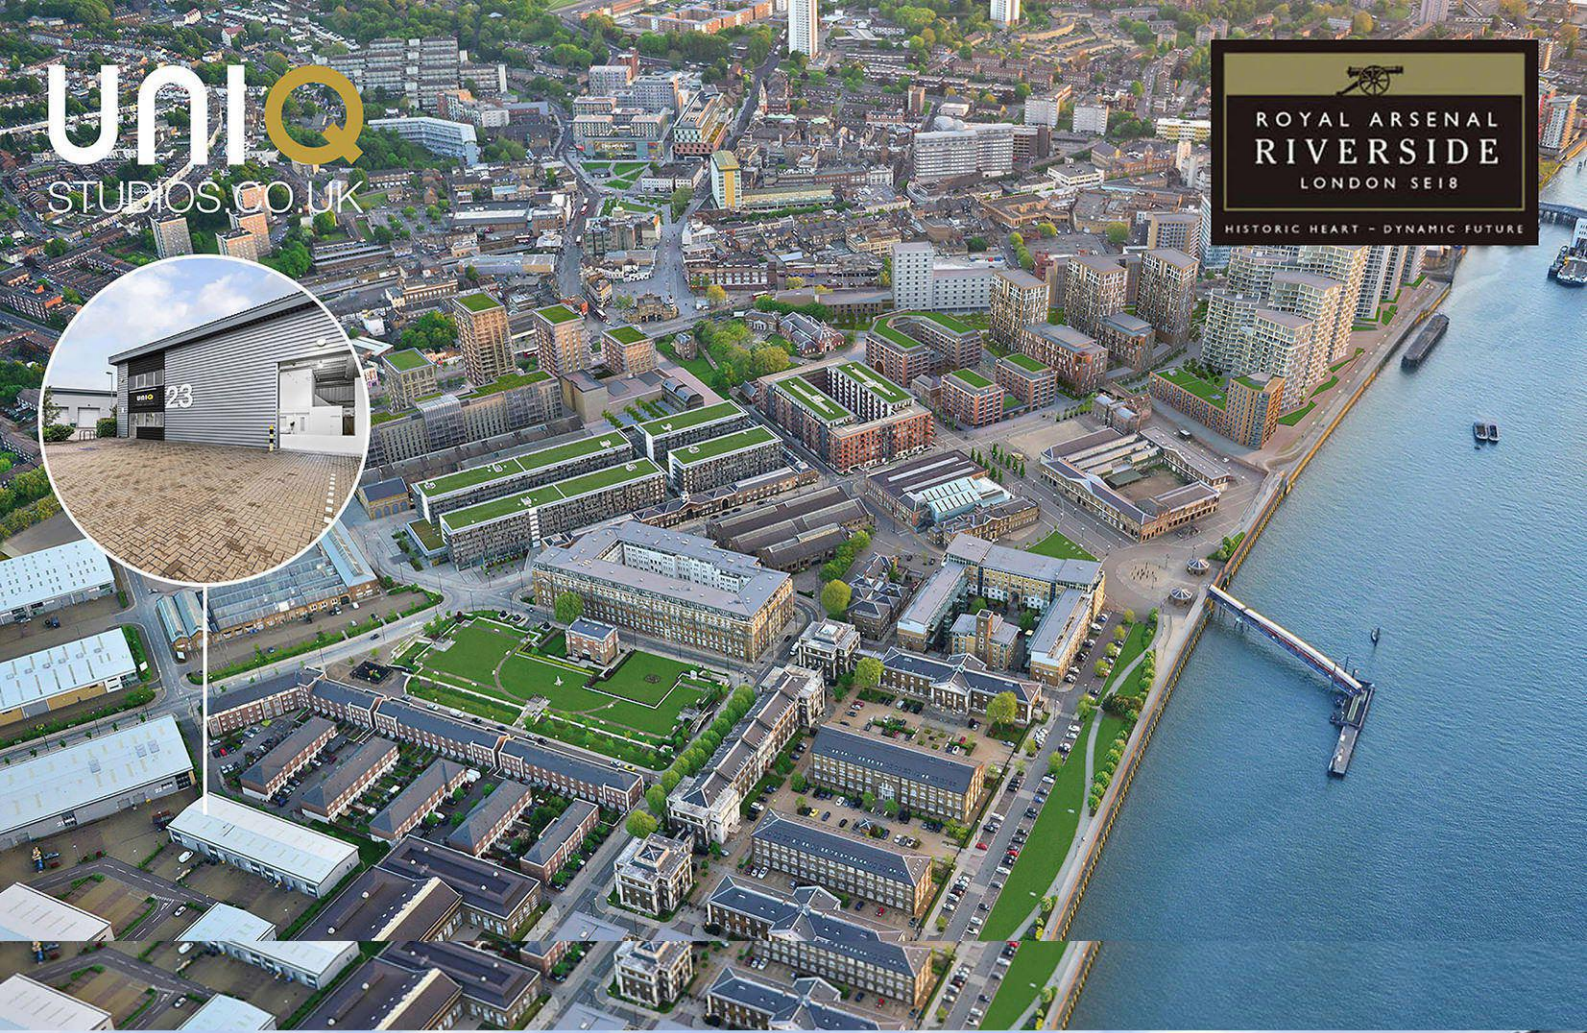

uniQ  
STUDIOS.CO.UK

ROYAL ARSENAL  
RIVERSIDE  
LONDON SE18  
HISTORIC HEART - DYNAMIC FUTURE